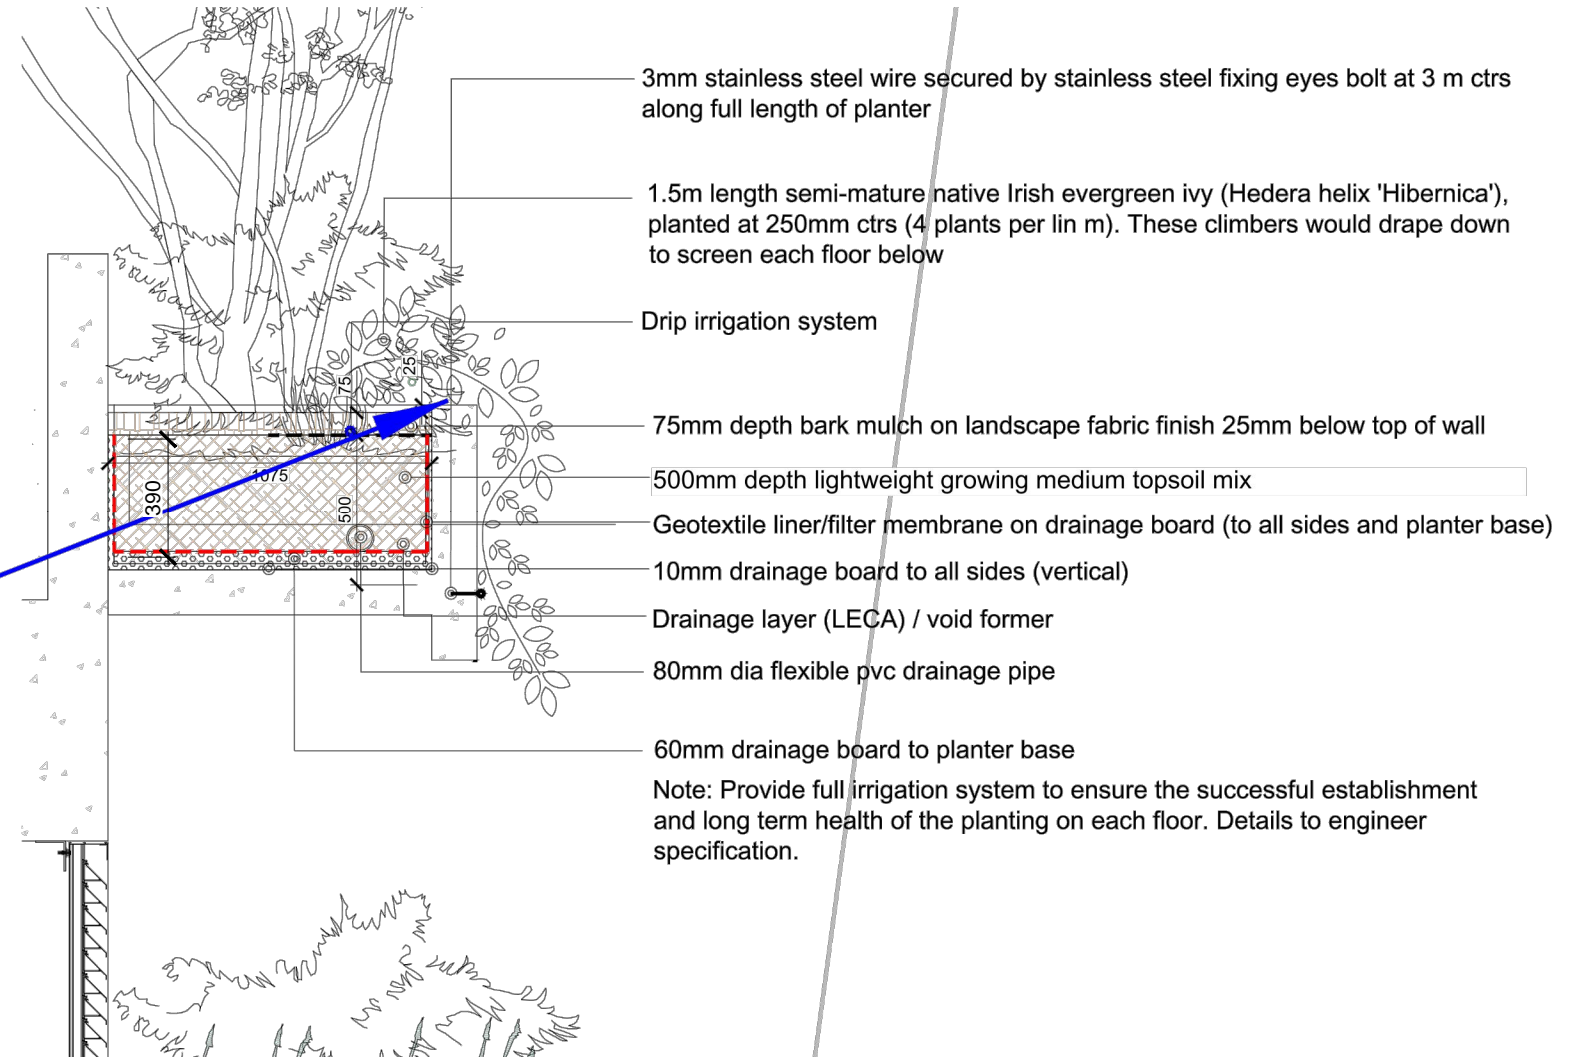

CONSTRUCTION SECTION CS-01- SECTION THROUGH WIDER PLANTERS & ROOF GARDEN / Scale 1:100

CONSTRUCTION SECTION CS-01 - SECTION THROUGH WIDER PLANTERS ZOOM IN/ Scale 1:25